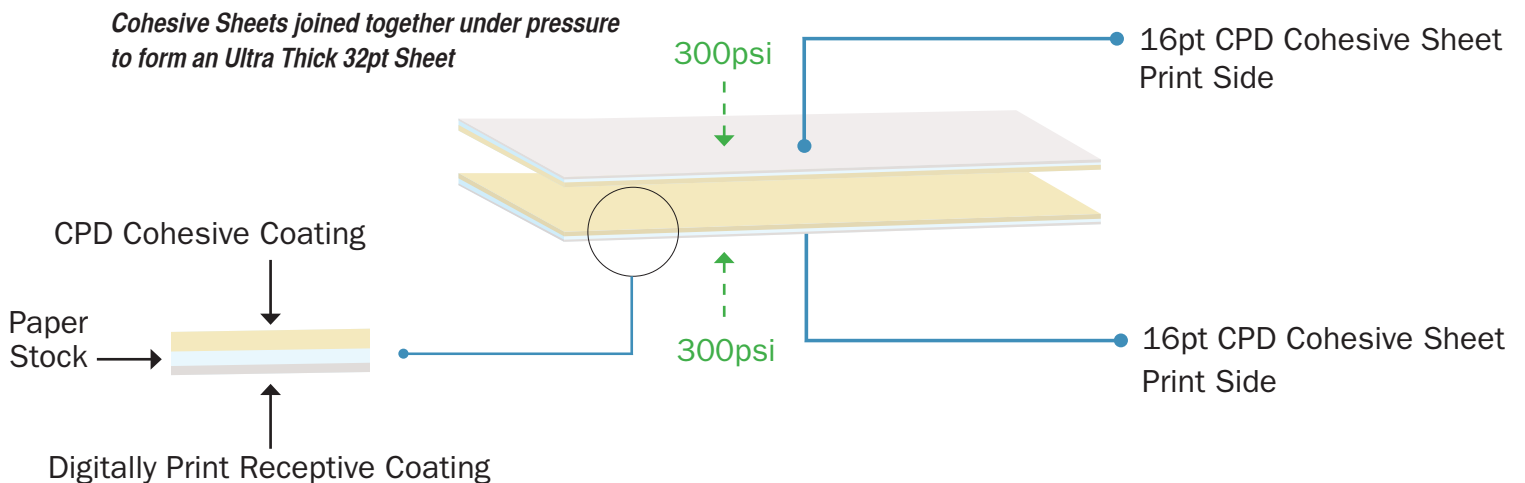

PRODUCT DESCRIPTION

ULTRA THICK COHESIVE PAPER

- Constructed from two CPD Cohesive Sheets joined together under pressure
- CPD Cohesive Sheets are 16pt C1S - White Matt & White Gloss
- CPD Cohesive Coating is applied full coverage to one side of each sheet
- Opposite side (Print Side) of Cohesive sheet is coated with CPD's Digitally Print Receptive Coating
- CPD Cohesive side of sheet is dry to the touch & is non tacky until pressure is applied
- CPD Cohesive Sheets are joined together under a minimum 300psi to yield a finished 32pt stock
- The finished 32pt Ultra Thick Stock can be used for extra thick business cards, inserts and graphics

SPECIFICATIONS

- Standard Cohesive sheet sizes are: 13"Wx 19"L and 12"W x 18"L
- Custom sheet and roll sizes available upon request

+1 (315) 430-3011

6761 Thompson Road
Syracuse, NY 13211

dlewis@cpdcoating.com